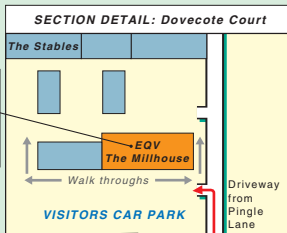

From M1 Junction 21 (North and South).
Exit M1 at junction 21 (Leicester A5460). Take the next slip road (Ring Road, Leicester A563) turning left onto A563. At the next roundabout take the 3rd exit (Enderby, Narborough, B4114) continue along the B4114 straight over 2nd roundabout, passing Toby Carvery Pub on your left. Straight over 3rd roundabout, then take next right (Huncote, Potters Marston) onto Huncote Road. Continue with this road travelling past Huncote down onto Main Street and Croft Hill Road. Pass Thurlaston Lane on your right, then take a right onto Stanton Lane. Follow this road and then take a right onto Pingle Lane. Dovecote Court is the next turning on your right.