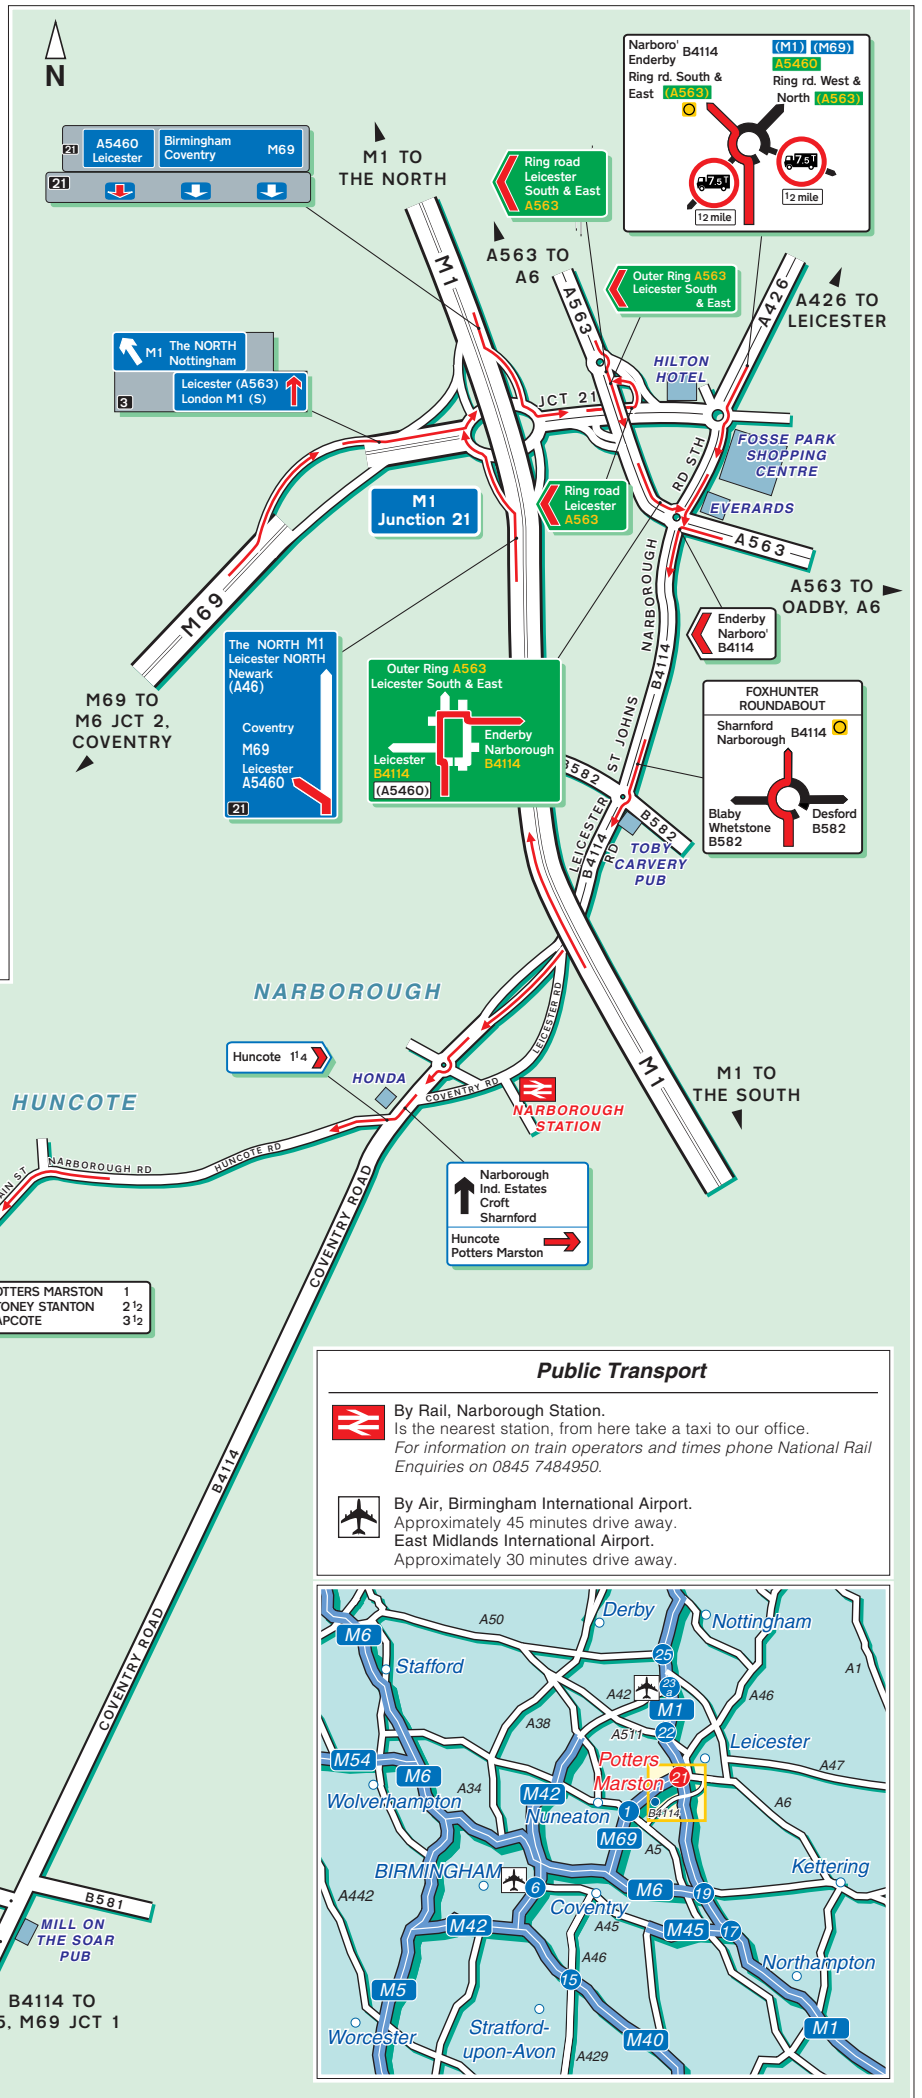

EQV (UK) Ltd

The Mill House, Dovecote Court,
Potters Marston, Leicester, LE9 3JR

0844 8882732

Email: Lets-talk@eqv.co.uk
www.eqv.co.uk

GPS Location
Longitude 001° 16' 12" W
Latitude 052° 33' 43" N

How to find us

From M1 Junction 21 (North and South).
Exit M1 at junction 21 (Leicester A5460). Take the next slip road (Ring Road, Leicester A563) turning left onto A563. At the next roundabout take the 3rd exit (Enderby, Narborough, B4114) continue along the B4114 straight over 2nd roundabout, passing Toby Carvery Pub on your left. Straight over 3rd roundabout, then take next right (Huncote, Potters Marston) onto Huncote Road. Continue with this road travelling past Huncote down onto Main Street and Croft Hill Road. Pass Thurlaston Lane on your right, then take a right onto Stanton Lane. Follow this road and then take a right onto Pingle Lane. Dovecote Court is the next turning on your right.

Road Closed
Feb 2010 - Oct 2010

Road Closed
Feb 2010 - Oct 2010